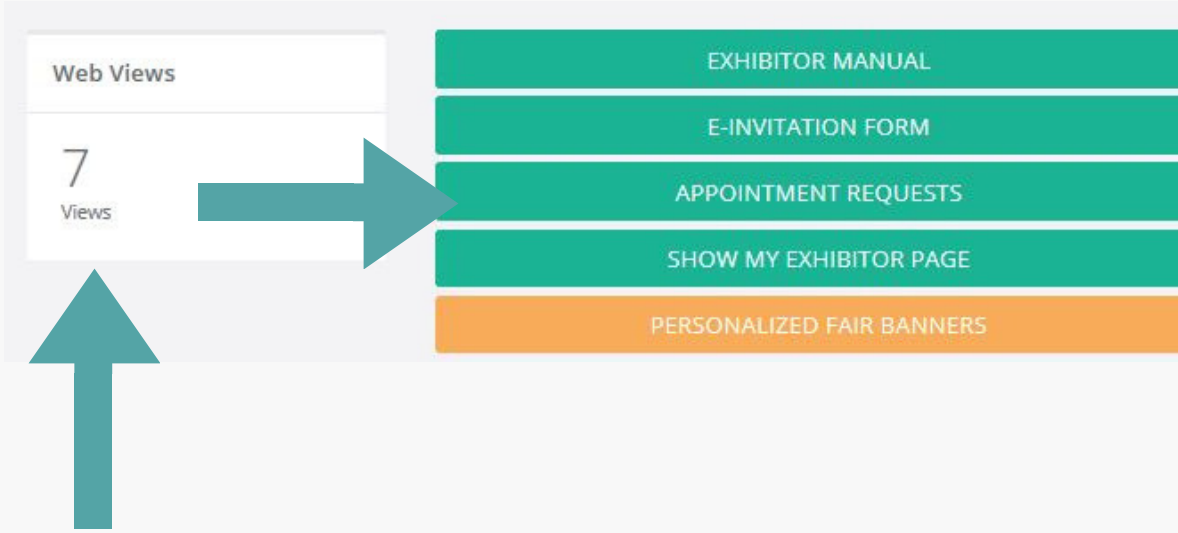

MYTÜYAP GÖRÜŞME İSTEKLERİ [Excel'e Aktar](#)

Görüşme Arama

Firma ⇅ Görüşme Tarihi ⇅ Durum ⇅ İşlemler ⇅

Gelen Tüm Talepler	Cevap Bekleyen Talepler	İptal Edilen Talepler	Kabul Edilmeyen Talepler	Kabul Edilen Talepler	Yeni Tarih Önerilen Talepler
5	1	0	0	4	0

RESPOND TO NEW LEADS

Review and respond to your meeting requests from exhibitor portal. Arrange meetings with potential new buyers